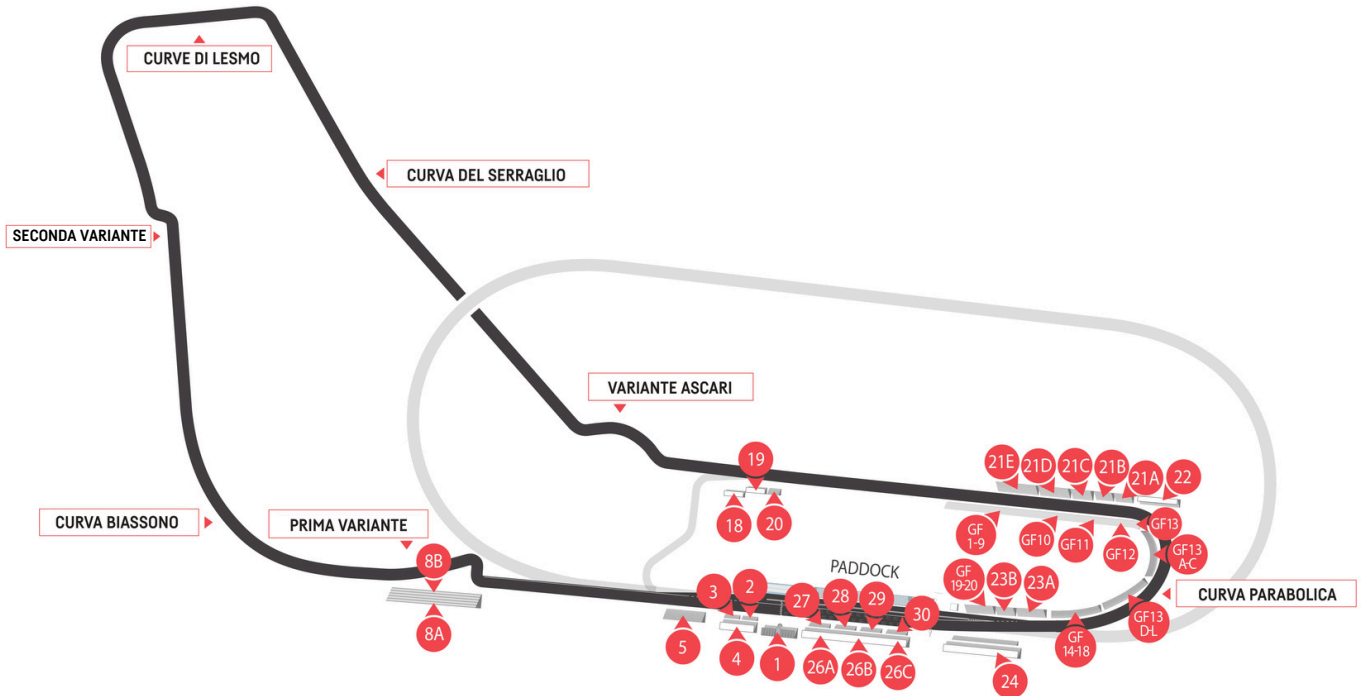

MONZA RALLY SHOW

Powered by **KIWOCCO**

BACK TO THE SHOW

M O N Z A

Monza, December 6-8

Prices in Euro, VAT included	FULL TICKET	0-6 YEARS	7-11 YEARS	12-24 YEARS OVER 65 ACI MEMBERS	HOSPITALITY	PARCHEGGIO
FRIDAY	14	FREE	1	8	90	FREE
SATURDAY	20	FREE	1	14	180	FREE
SUNDAY	25	FREE	1	18	240	FREE
WEEKEND TICKET	42	-	-	-	280	-
Paddock	Paddock included for all ticket types					